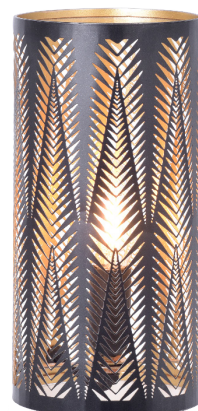

K-FAB

SCANDINAVIA

4014600

7264800

1974200

UNNI

Item Number	Shade Color-Material	Body Color-Material	Product (cm)	Max W	IP Class	Class I/II	Exp Ctn(cm)	N.W (kg/pc)	Pcs Ctn	Pc/m3	Pcs/40'
1974200	black-metal		D12xH25	1xE14 25W	IP20	Class II	51x38x28	0.8	12	0.005	11200
4014600	black-metal		30x35x25	1xE27 25W	IP20	Class II	37x37x28	0.8	1	0.038	1473
7264800	black-metal		9x13x15	1xE14 25W	IP20	Class II	41x41x34	0.8	18	0.003	18666

Note:	Gold inside
	without bulb

K-FAB

SCANDINAVIA

4014700

7268600

1974300

UNNI

Item Number	Shade Color-Material	Body Color-Material	Product (cm)	Max W	IP Class	Class I/II	Exp Ctn(cm)	N.W (kg/pc)	Pcs Ctn	Pc/m3	Pcs/40'
1974300	black-metal		D12xH25	1xE14 25W	IP20	Class II	51x38x28	0.8	12	0.005	11200
4014700	black-metal		30x35x25	1xE27 25W	IP20	Class II	37x37x28	0.8	1	0.038	1473
7268600	black-metal		9x13x15	1xE14 25W	IP20	Class II	41x41x34	0.8	18	0.003	18666

Note: Gold inside
without bulb

K-FAB

SCANDINAVIA

4014800

7268700

1974400

UNNI

Item Number	Shade Color-Material	Body Color-Material	Product (cm)	Max W	IP Class	Class I/II	Exp Ctn(cm)	N.W (kg/pc)	Pcs Ctn	Pc/m3	Pcs/40'
1974400	black-metal		D12xH25	1xE14 25W	IP20	Class II	51x38x28	0.8	12	0.005	11200
4014800	black-metal		30x35x25	1xE27 25W	IP20	Class II	37x37x28	0.8	1	0.038	1473
7268700	black-metal		9x13x15	1xE14 25W	IP20	Class II	41x41x34	0.8	18	0.003	18666

Note:	Gold inside
	without bulb

K-FAB

SCANDINAVIA

7271200

UNNI

Item Number	Shade Color-Material	Body Color-Material	Product (cm)	Max W	IP Class	Class I/II	Exp Ctn(cm)	N.W (kg/pc)	Pcs Ctn	Pc/m3	Pcs/40'
7271200	black-metal		D20.5xH16.5	1xE14 25W	IP20	Class II	48x48x43	0.8	8	0.012	4666