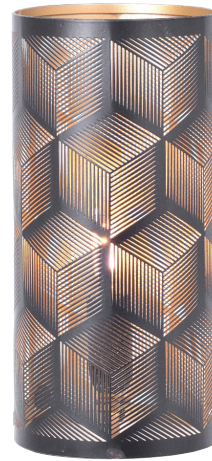

K-FAB

SCANDINAVIA

4014600

7264800

1974200

UNNI

Item Number	Shade Color-Material	Body Color-Material	Product (cm)	Max W	IP Class	Class I/II	Exp Ctn(cm)	N.W (kg/pc)	Pcs Ctn	Pc/m3	Pcs/40'
1974200	black-metal		D12xH25	1xE14 25W	IP20	Class II	51x38x28	0.8	12	0.005	11200
4014600	black-metal		30x35x25	1xE27 25W	IP20	Class II	37x37x28	0.8	1	0.038	1473
7264800	black-metal		9x13x15	1xE14 25W	IP20	Class II	41x41x34	0.8	18	0.003	18666

Note:	Gold inside
	without bulb

K-FAB

SCANDINAVIA

4014700

7268600

1974300

UNNI

Item Number	Shade Color-Material	Body Color-Material	Product (cm)	Max W	IP Class	Class I/II	Exp Ctn(cm)	N.W (kg/pc)	Pcs Ctn	Pc/m3	Pcs/40'
1974300	black-metal		D12xH25	1xE14 25W	IP20	Class II	51x38x28	0.8	12	0.005	11200
4014700	black-metal		30x35x25	1xE27 25W	IP20	Class II	37x37x28	0.8	1	0.038	1473
7268600	black-metal		9x13x15	1xE14 25W	IP20	Class II	41x41x34	0.8	18	0.003	18666

Note: Gold inside
without bulb

K-FAB

SCANDINAVIA

4014800

7268700

1974400

UNNI

Item Number	Shade Color-Material	Body Color-Material	Product (cm)	Max W	IP Class	Class I/II	Exp Ctn(cm)	N.W (kg/pc)	Pcs Ctn	Pc/m3	Pcs/40'
1974400	black-metal		D12xH25	1xE14 25W	IP20	Class II	51x38x28	0.8	12	0.005	11200
4014800	black-metal		30x35x25	1xE27 25W	IP20	Class II	37x37x28	0.8	1	0.038	1473
7268700	black-metal		9x13x15	1xE14 25W	IP20	Class II	41x41x34	0.8	18	0.003	18666

Note:	Gold inside
	without bulb

K-FAB

SCANDINAVIA

7271200

UNNI

Item Number	Shade Color-Material	Body Color-Material	Product (cm)	Max W	IP Class	Class I/II	Exp Ctn(cm)	N.W (kg/pc)	Pcs Ctn	Pc/m3	Pcs/40'
7271200	black-metal		D20.5xH16.5	1xE14 25W	IP20	Class II	48x48x43	0.8	8	0.012	4666