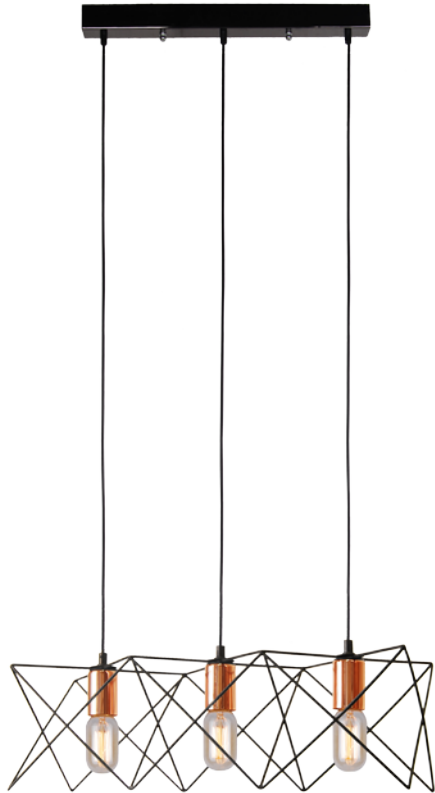

**K-FAB**  
SCANDINAVIA

66342

66380

## SQUARE

Item Number	Shade Color-Material	Body Color-Material	Product (cm)	Max W	Energy Class	IP Class	Class I/II	Exp Ctn(cm)	N.W (kg/pc)	Pcs Ctn	Pc/m3	Pcs/40'
66342	matte black-metal	matte black-metal	L54xW18xH100	3xE27 60W	A-E	IP20	Class II	50x43x46	1.65	4	0.025	2204
66380	matte black-metal		L25xW25xH25	1xE27 60W	A-E	IP20	Class II	57x56x32	0.53	4	0.026	2153

Note:	Copper metal cup, without bulb

**K-FAB**  
SCANDINAVIA

66455

66422

Note:	Copper metal cup, without bulb