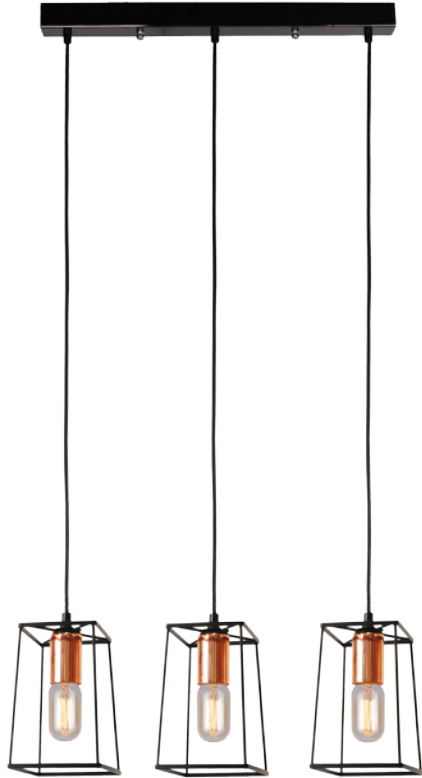

K-FAB
SCANDINAVIA

66342