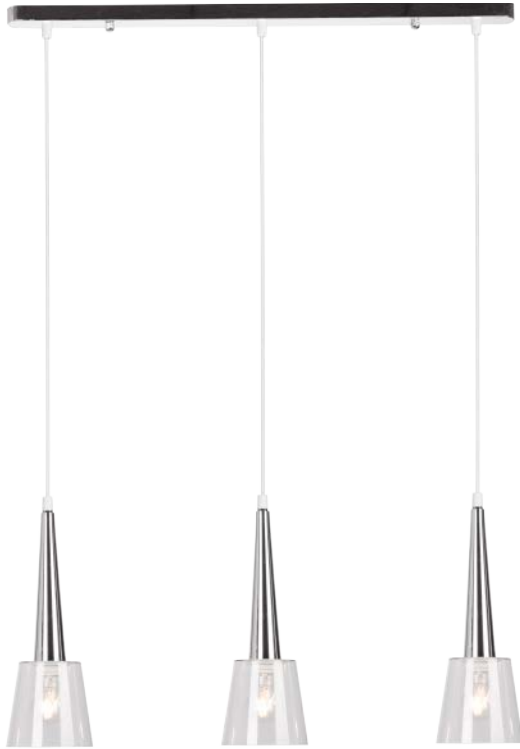

K-FAB
SCANDINAVIA

66912

66913

SIGGE

Item Number	Shade Color-Material	Body Color-Material	Product (cm)	Max W	Energy Class	IP Class	Class I/II	Exp Ctn(cm)	N.W (kg/pc)	Pcs Ctn	Pc/m3	Pcs/40'
66912	clear-glass	PBST-metal	80x13x165	3xE27 40W	A-E	IP20	Class II	90x38x34	2.4	4	0.029	1931
66913	clear-glass	PBST-metal	80x13x160	3xE27 40W	A-E	IP20	Class II	90x38x28	3.2	4	0.024	2333

Note: All items with black textile cable
 PBST=polish brass satin
 Without bulb

K-FAB
SCANDINAVIA

66926

66923

SIGGE

Item Number	Shade Color-Material	Body Color-Material	Product (cm)	Max W	Energy Class	IP Class	Class I/II	Exp Ctn(cm)	N.W (kg/pc)	Pcs Ctn	Pc/m3	Pcs/40'
66926	clear-glass	chrome-metal	80x13x165	3xE27 40W	A-E	IP20	Class II	90x38x34	2.4	4	0.029	1931
66923	clear-glass	chrome-metal	80x13x160	3xE27 40W	A-E	IP20	Class II	90x38x28	3.2	4	0.024	2333

Note: All items with white textile cable
Without bulb

K-FAB
SCANDINAVIA

72208

72209

72230

72231

72235

SIGGE

Note:	72208/72209/72230 with black textile cable; 72231/72235 with white textile cable
	Without bulb