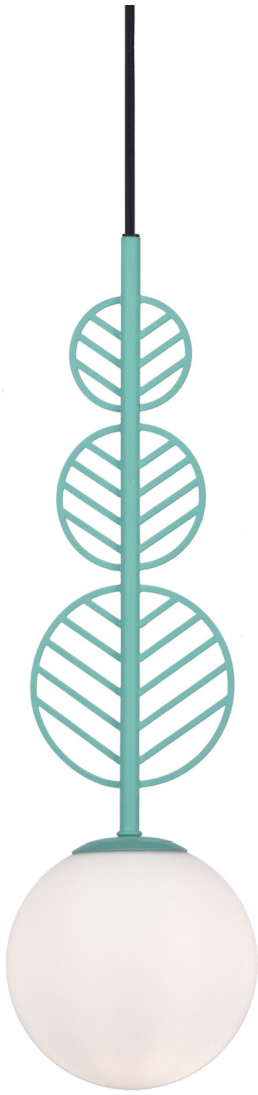

# K-FAB

## SCANDINAVIA

7267500

7267300

7267400

7267600

## PENNA

Item Number	Shade Color-Material	Body Color-Material	Product (cm)	Max W	IP Class	Class I/II	Exp Ctn(cm)	N.W (kg/pc)	Pcs Ctn	Pc/ m3	Pcs/40'
7267300	Opal-glass	white-metal	D15xH51	1xE14 25W	IP20	Class II	40x36x32	0.5	4	0.018	3111
7267400	Opal-glass	black-metal	D15xH51	1xE14 25W	IP20	Class II	40x36x32	0.5	4	0.018	3111
7267500	Opal-glass	green-metal	D15xH51	1xE14 25W	IP20	Class II	40x36x32	0.5	4	0.018	3111
7267600	Opal-glass	yellow-metal	D15xH51	1xE14 25W	IP20	Class II	40x36x32	0.5	4	0.018	3111

Note: Textile cable  
Without bulb