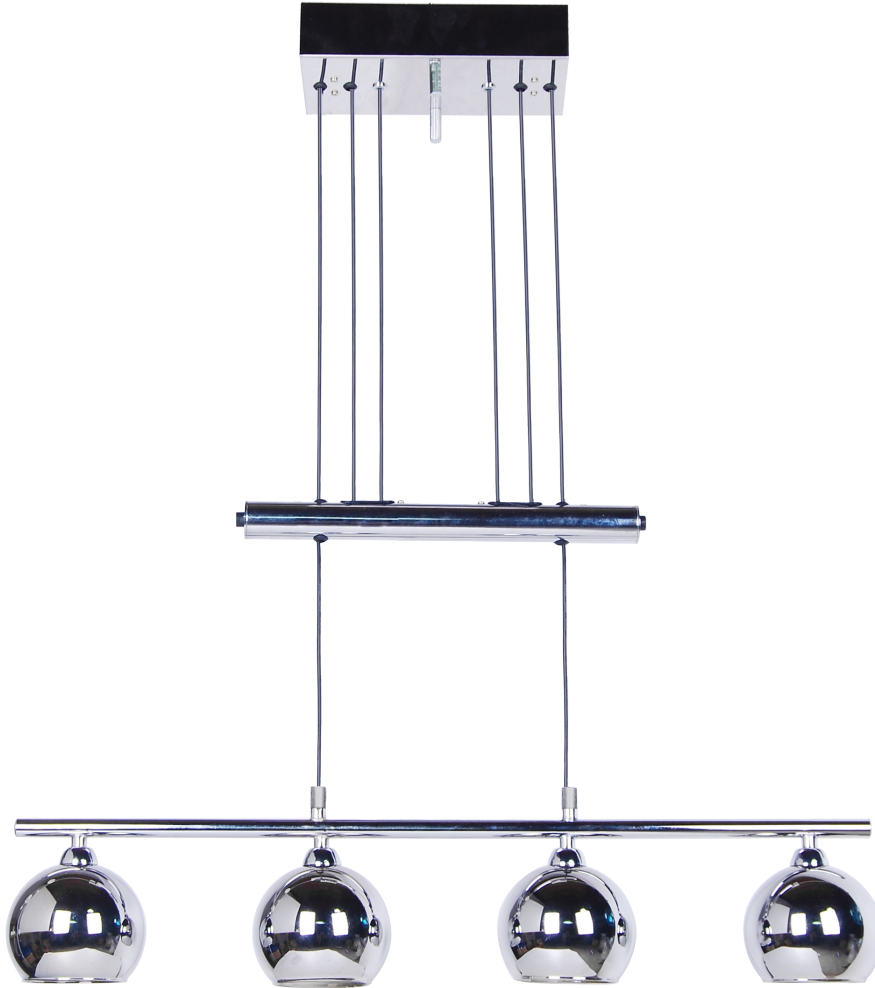

K-FAB
SCANDINAVIA

62931

PALERMO

Item Number	Shade Color-Material	Body Color-Material	Product (cm)	Max W	Energy Class	IP Class	Class I/II	Exp Ctn (cm)	N.W (kg/pc)	Pcs Ctn	Pc/m3	Pcs/40'
62931	chrome-glass	chrome-metal	L68xD10	4xG9 25W	A-E	IP20	Class I	77x32x70	1.6	4	0.043	1299
Note:												