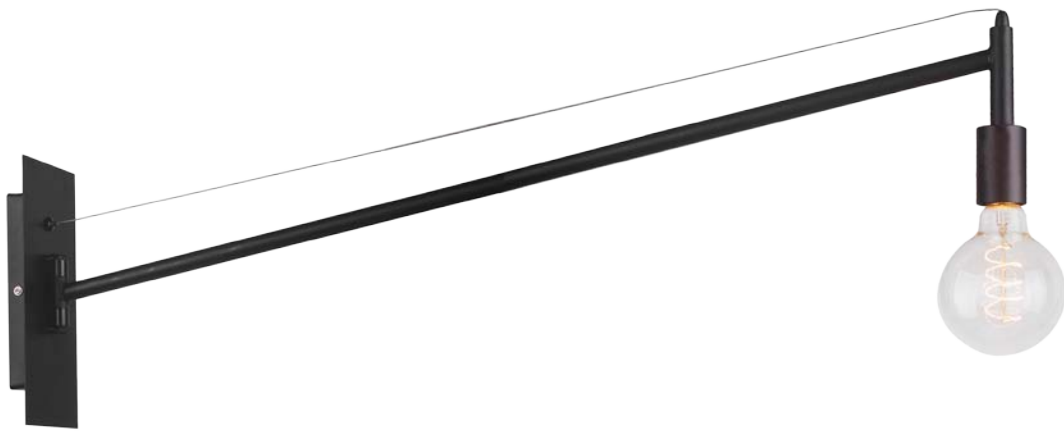

K-FAB
SCANDINAVIA

20028

OTIS

Item Number	Shade Color-Material	Body Color-Material	Product (cm)	Max W	Energy Class	IP Class	Class I/II	Exp Ctn(cm)	N.W (kg/pc)	Pcs Ctn	Pc/ m3	Pcs/40'
20028		matte black-metal	L95xW11xH32	1xE27 60W	A-E	IP20	Class II	103x29x28	1.2	4	0.02	2679

Note:	Textile cable , without bulb