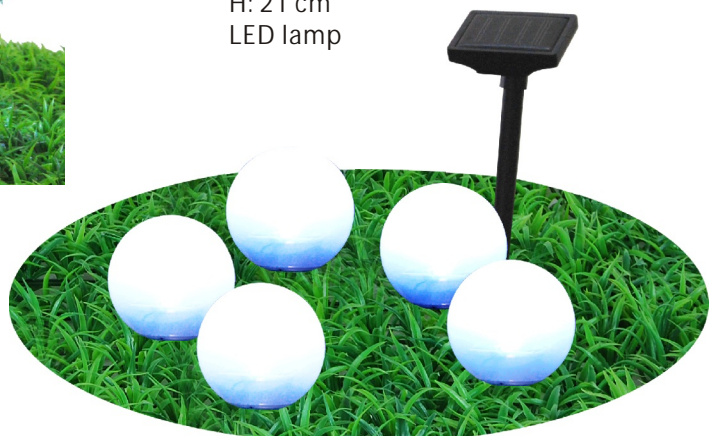

# Neo

Solar energy lamp

90551  
H: 30 cm  
LED lamp

90552  
H: 21 cm  
LED lamp

90553  
D: 12 cm  
LED lamp

90554  
D: 14 cm  
LED lamp

# Neo

Solar energy lamp

90561  
D: 14 cm  
H: 9 cm  
LED lamp

90564  
H: 32 cm  
LED lamp

90562  
D: 14 cm  
H: 54 cm  
LED lamp

90563  
D: 24 cm  
H: 70 cm  
LED lamp

# Neo

Solar energy lamp

90571  
D: 17 cm  
H: 8 cm  
LED lamp

90572  
D: 17 cm  
H: 8 cm  
LED lamp

90573  
D: 13 cm  
LED lamp

90574  
Clear crystal  
LED lamp