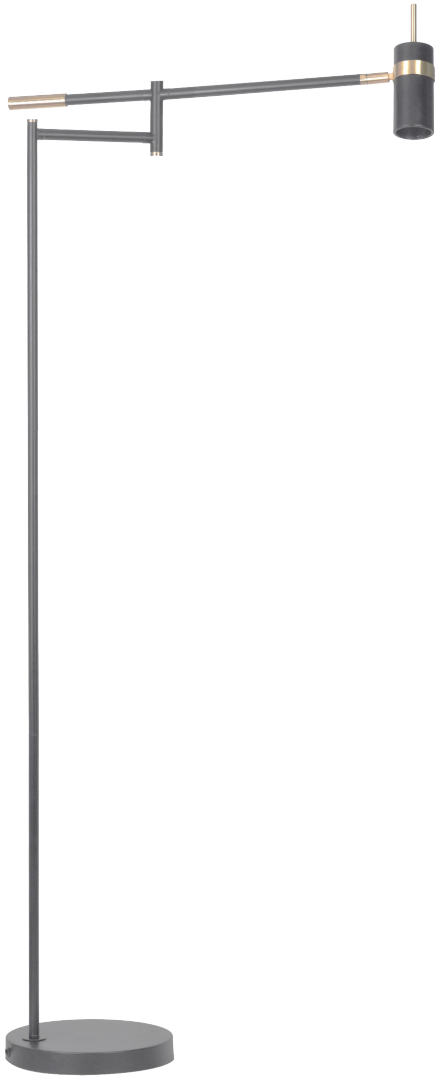

K-FAB

SCANDINAVIA

3684600

2991800

1031500

MOA

Item Number	Shade Color-Material	Body Color-Material	Product (cm)	Max W	IP Class	Class I/II	Exp Ctn(cm)	N.W (kg/pc)	Pcs Ctn	Pc/m3	Pcs/40'
3684600	black/AB-metal	black/AB-metal	L25xW66xH145	1xGU10 25W	IP20	Class II	68x27x20	2.3	1	0.037	1513
2991800	black/AB-metal	black/AB-metal	L15xW9xH55	1xGU10 25W	IP20	Class II	56x14x24	1.2	1	0.019	2947
1031500	black/AB-metal	black/AB-metal	L16xW9xH58	1xGU10 25W	IP20	Class II	18x11x61	1.2	1	0.012	4666

AB=Antique brass

Note: