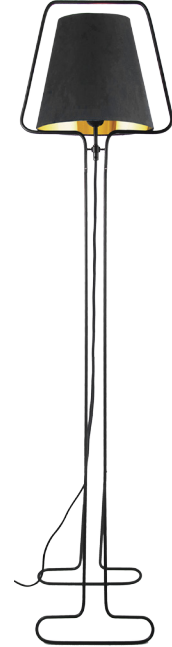

16213

16222

16228

MAXIM

Item Number	Shade Color-Material	Body Color-Material	Product (cm)	Max W	Energy Class	IP Class	Class I/II	Exp Ctn(cm)	N.W (kg/pc)	Pcs Ctn	Pc/m3	Pcs/40'
16213	black-fabric	black-metal	L23xW16xH36	1xE14 25W	A-E	IP20	Class II	54x40x42	0.66	4	0.023	2434
16222	white-fabric	chrome-metal	L23xW16xH36	1xE14 25W	A-E	IP20	Class II	54x40x42	0.66	4	0.023	2434
16228	black-velvet	black-metal	L23xW16xH36	1xE14 25W	A-E	IP20	Class II	54x40x42	0.66	4	0.023	2434

Note: Textile cord, 16228 lamp shade inside is gold

K-FAB
SCANDINAVIA

36000

36001

36005

MAXIM

Item Number	Shade Color-Material	Body Color-Material	Product (cm)	Max W	Energy Class	IP Class	Class I/II	Exp Ctn(cm)	N.W (kg/pc)	Pcs Ctn	Pc/m3	Pcs/40'
36000	black-fabric	black-metal	L34xW25xH144	1xE27 60W	A-E	IP20	Class II	68x30x42	2.4	1	0.085	658
36001	white-fabric	chrome-metal	L34xW25xH144	1xE27 60W	A-E	IP20	Class II	68x30x42	2.4	1	0.085	658
36005	black-velvet	black-metal	L34xW25xH144	1xE27 60W	A-E	IP20	Class II	68x30x42	2.4	1	0.085	658

Note: Textile cord, 36005 lamp shade inside is gold
knock down packing

66005

66006

66025

MAXIM

Item Number	Shade Color-Material	Body Color-Material	Product (cm)	Max W	Energy Class	IP Class	Class I/II	Exp Ctn(cm)	N.W (kg/pc)	Pcs Ctn	Pc/m3	Pcs/40'
66005	black-fabric	black-metal	L40xW26xH40	1xE27 60W	A-E	IP20	Class II	43x30x43	0.8	1	0.055	1018
66006	white-fabric	chrome-metal	L40xW26xH40	1xE27 60W	A-E	IP20	Class II	43x30x43	0.8	1	0.055	1018
66025	black-velvet	black-metal	L40xW26xH40	1xE27 60W	A-E	IP20	Class II	43x30x43	0.8	1	0.055	1018

Note: Textile cord
66025 lampshade inside is gold