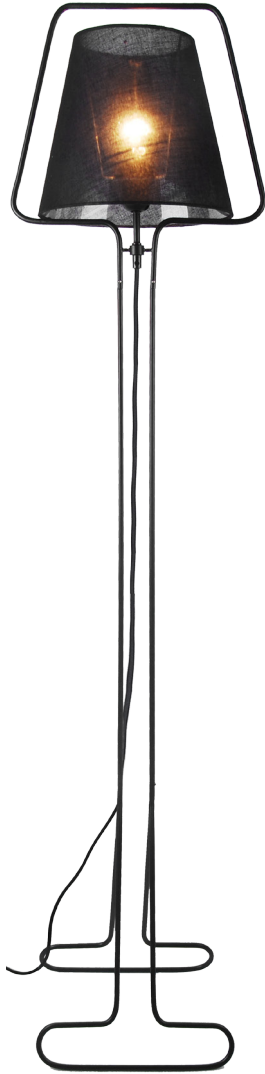

16213

16222

16228

MAXIM

Item Number	Shade Color-Material	Body Color-Material	Product (cm)	Max W	Energy Class	IP Class	Class I/II	Exp Ctn(cm)	N.W (kg/pc)	Pcs Ctn	Pc/m3	Pcs/40'
16213	black-fabric	black-metal	L23xW16xH36	1xE14 25W	A-E	IP20	Class II	54x40x42	0.66	4	0.023	2434
16222	white-fabric	chrome-metal	L23xW16xH36	1xE14 25W	A-E	IP20	Class II	54x40x42	0.66	4	0.023	2434
16228	black-velvet	black-metal	L23xW16xH36	1xE14 25W	A-E	IP20	Class II	54x40x42	0.66	4	0.023	2434

Note: Textile cord, 16228 lamp shade inside is gold

K-FAB
SCANDINAVIA

36000

36001

36005

MAXIM

Item Number	Shade Color-Material	Body Color-Material	Product (cm)	Max W	Energy Class	IP Class	Class I/II	Exp Ctn(cm)	N.W (kg/pc)	Pcs Ctn	Pc/m3	Pcs/40'
36000	black-fabric	black-metal	L34xW25xH144	1xE27 60W	A-E	IP20	Class II	68x30x42	2.4	1	0.085	658
36001	white-fabric	chrome-metal	L34xW25xH144	1xE27 60W	A-E	IP20	Class II	68x30x42	2.4	1	0.085	658
36005	black-velvet	black-metal	L34xW25xH144	1xE27 60W	A-E	IP20	Class II	68x30x42	2.4	1	0.085	658

Note: Textile cord, 36005 lamp shade inside is gold
knock down packing

66005

66006

66025

MAXIM

Item Number	Shade Color-Material	Body Color-Material	Product (cm)	Max W	Energy Class	IP Class	Class I/II	Exp Ctn(cm)	N.W (kg/pc)	Pcs Ctn	Pc/m3	Pcs/40'
66005	black-fabric	black-metal	L40xW26xH40	1xE27 60W	A-E	IP20	Class II	43x30x43	0.8	1	0.055	1018
66006	white-fabric	chrome-metal	L40xW26xH40	1xE27 60W	A-E	IP20	Class II	43x30x43	0.8	1	0.055	1018
66025	black-velvet	black-metal	L40xW26xH40	1xE27 60W	A-E	IP20	Class II	43x30x43	0.8	1	0.055	1018

Note: Textile cord
66025 lampshade inside is gold