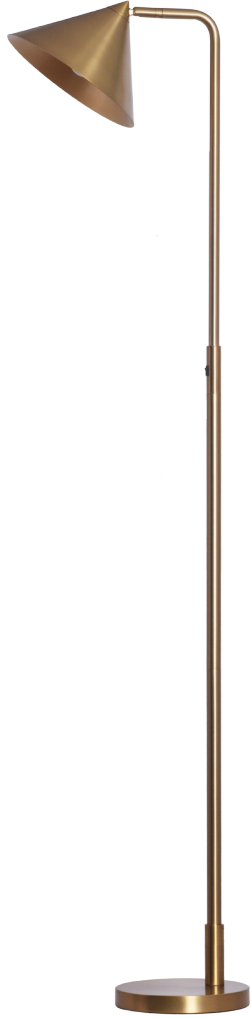

K-FAB

SCANDINAVIA

3697300

5926400

2011500

LINUS

Item Number	Shade Color-Material	Body Color-Material	Product (cm)	Max W	IP Class	Class I/II	Exp Ctn(cm)	N.W (kg/pc)	Pcs Ctn	Pc/m3	Pcs/40'
2011500	black-metal	black-metal	L19.5xW26.5xH21	1xE14 25W	IP20	Class II	42x42x48	1.2	8	0.010	5600
3697300	gold-metal	gold-metal	L20xW30.5xH150	1xE14 25W	IP20	Class II	48x18x20	4.2	1	0.017	3294
5926400	black-metal	black-metal	D34x21.5	1xE14 25W	IP20	Class II	36x36x40	1.5	1	0.051	1098