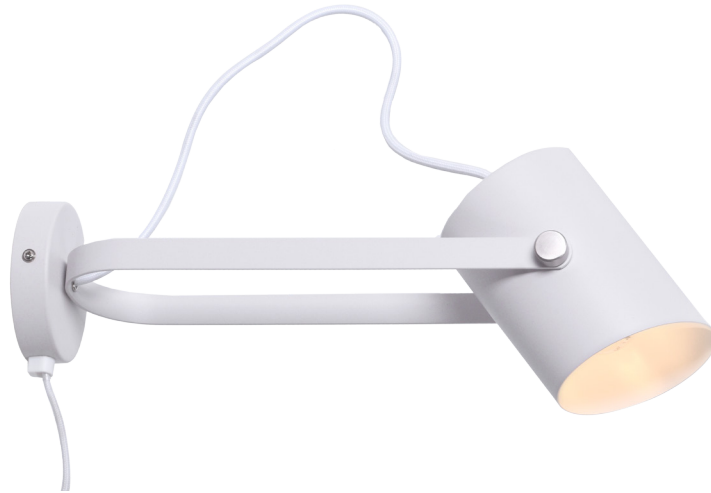

K-FAB

SCANDINAVIA

2003600

KALI

Item Number	Shade Color-Material	Body Color-Material	Product (cm)	Max W	IP Class	Class I/II	Exp Ctn(cm)	N.W (kg/pc)	Pcs Ctn	Pc/m3	Pcs/40'
2003600	white-metal	white-metal	D13xH41.5	1xE27 25W	IP20	Class II	58x44x44.5	1.1	12	0.009	6222