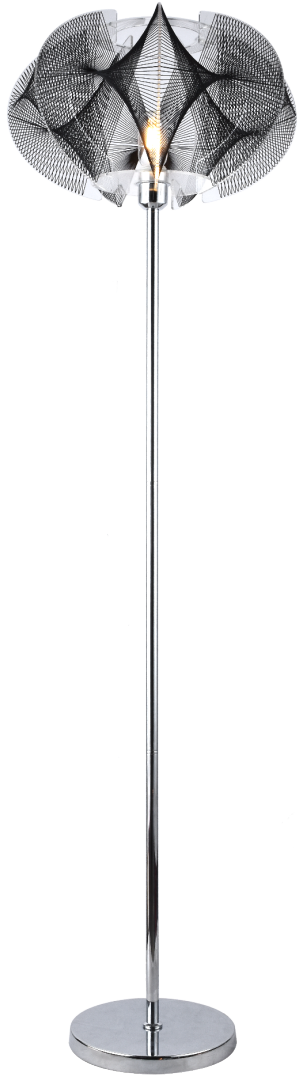

K-FAB

SCANDINAVIA

3686800

4034900

1049900

GERD

Item Number	Shade Color-Material	Body Color-Material	Product (cm)	Max W	IP Class	Class I/II	Exp Ctn(cm)	N.W (kg/pc)	Pcs Ctn	Pc/ m3	Pcs/40'
1049900	clear-acrylic/black-wire	chrome-metal	D25xH34	1xE14 25W	IP20	Class II	52x52x25	1.2	4	0.017	3294
3686800	clear-acrylic/black-wire	chrome-metal	D44xH158	1xE27 25W	IP20	Class II	52x45x34	1	1	0.08	700
4034900	clear-acrylic/black-wire	chrome-metal	D25xH16	1xE27 25W	IP20	Class II	52x52x18	1	4	0.012	4667

Note: Transparent cable
Without bulb

K-FAB

SCANDINAVIA

4035400

4035000

4035300

GERD

Item Number	Shade Color-Material	Body Color-Material	Product (cm)	Max W	IP Class	Class I/II	Exp Ctn(cm)	N.W (kg/pc)	Pcs Ctn	Pc/ m3	Pcs/40'
4035000	clear-acrylic/black-wire	chrome-metal	D35xH22	1xE14 25W	IP20	Class II	38x36x24	1	1	0.035	1600
4035300	clear-acrylic/black-wire	chrome-metal	D35xH22	1xE27 25W	IP20	Class II	38x36x24	1	1	0.035	1600
4035400	smoke-acrylic/clear-wire	chrome-metal	D54xH32.5	1xE27 25W	IP20	Class II	55x55x34	1	1	0.102	549

Note: Transparent cable
Without bulb

K-FAB

SCANDINAVIA

4035200

4035100

GERD

Item Number	Shade Color-Material	Body Color-Material	Product (cm)	Max W	IP Class	Class I/II	Exp Ctn(cm)	N.W (kg/pc)	Pcs Ctn	Pc/ m3	Pcs/40'
4035100	smoke-acrylic/clear-wire	chrome-metal	D46xH20	1xE27 25W	IP20	Class I	48x48x22	1	1	0.051	1098
4035200	smoke-acrylic/clear-wire	chrome-metal	D24xH21	1xE14 25W	IP20	Class II	48x48x23	1	4	0.013	4308

Note: Transparent cable
Without bulb