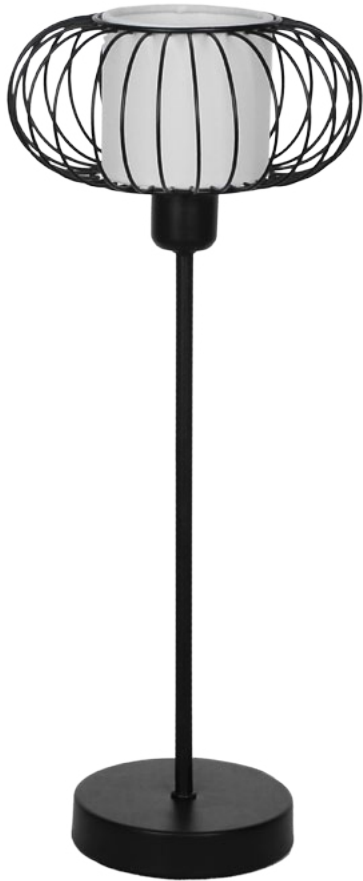

K-FAB
SCANDINAVIA

10865

10861

10863

10864

10862

CELINE

| Item Number | Shade Color-Material | Body Color-Material | Product (cm) | Max W | IP Class | Class I/II | Exp Ctn(cm) | N.W (kg/pc) | Pcs Ctn | Pc/m3 | Pcs/40' |
|-------------|----------------------|---------------------|--------------|-----------|----------|------------|-------------|-------------|---------|-------|---------|
| 10861 | black-metal | black metal | D18xH35 | 1xE14 40W | IP20 | Class II | 68x44x36 | 0.91 | 6 | 0.018 | 3064 |
| 10862 | white-metal | white-metal | D18xH50 | 1xE14 40W | IP20 | Class II | 68x44x52 | 1.2 | 6 | 0.023 | 2121 |
| 10863 | white-metal | white-metal | D18xH35 | 1xE14 40W | IP20 | Class II | 68x44x36 | 0.91 | 6 | 0.018 | 3064 |
| 10864 | brown-metal | brown-metal | D18xH35 | 1xE14 40W | IP20 | Class II | 68x44x36 | 0.91 | 6 | 0.018 | 3064 |
| 10865 | black-metal | black metal | D18xH50 | 1xE14 40W | IP20 | Class II | 68x44x52 | 1.2 | 6 | 0.023 | 2121 |
| | | | | | | | | | | | |
| | | | | | | | | | | | |
| | | | | | | | | | | | |

Note: white TC fabric shade inside

10868

10867

10866

CELINE

| Item Number | Shade Color-Material | Body Color-Material | Product (cm) | Max W | IP Class | Class I/II | Exp Ctn(cm) | N.W (kg/pc) | Pcs Ctn | Pc/m3 | Pcs/40' |
|-------------|----------------------|---------------------|--------------|-----------|----------|------------|-------------|-------------|---------|-------|---------|
| 10866 | | black-metal | D12xH28 | 1xE14 40W | IP20 | Class II | 42x42x32 | 0.8 | 9 | 0.006 | 8769 |
| 10867 | | white-metal | D12xH24 | 1xE14 40W | IP20 | Class II | 42x42x28 | 0.7 | 9 | 0.005 | 10022 |
| 10868 | | black-metal | D12xH39 | 1xE14 40W | IP20 | Class II | 42x42x43 | 1.1 | 9 | 0.008 | 6526 |
| | | | | | | | | | | | |
| | | | | | | | | | | | |
| | | | | | | | | | | | |
| | | | | | | | | | | | |
| | | | | | | | | | | | |
| Note: | | | | | | | | | | | |

Note: white TC fabric shade inside