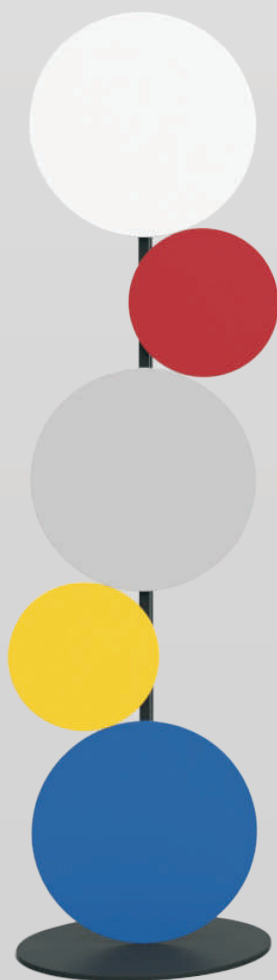

BUBBLE

Designed by Felix Lin.

Here comes a floor lamp approach for adapting lighting to its space. Bubble built on the same round shape, but with a spin visual rhythm to the lamp's form. Moreover, in a clean-lined style, with slim LED warm lighting behind

“Decorative style for modern home. Together with a classic Piet Mondrian colors, another set is a range of modern natural tones, inspired by stone, crystal and wood.

BUBBLE

36203

36422

Item Number	Shade Color-Material	Body Color	Product (cm)	Max W	IP Class	Class I/II	Exp Cnt (cm)	N.W (kg/pc)	Pcs Ctn	Pcs/m ³	Pcs/40'
36203	colorful-metal	black-metal	D45xH175	LED 10W	IP 20	Class II	178x50x10	3.4	1	0.089	629
36422	colorful-metal	black-metal	D45xH175	LED 10W	IP 20	Class II	178x50x10	3.4	1	0.089	629