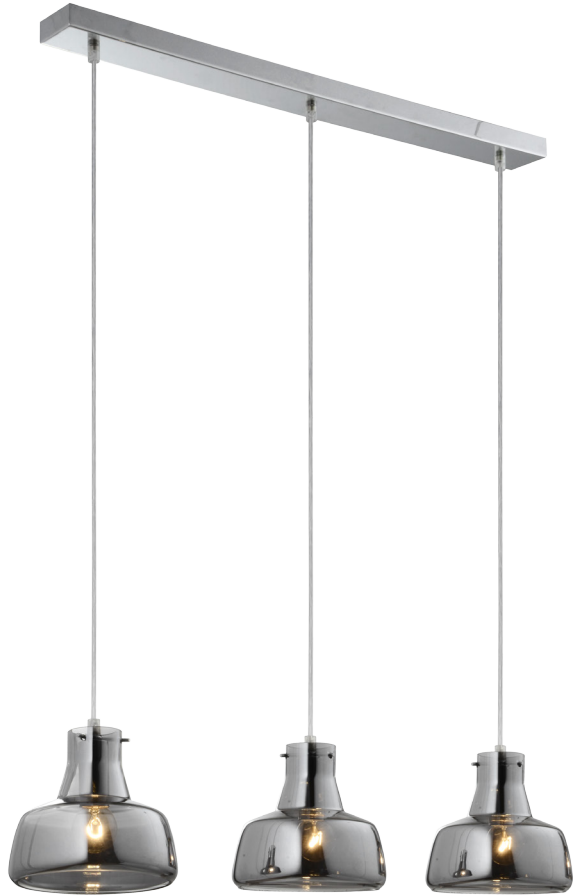

16702

16700

16701

BARTON

Item Number	Shade Color-Material	Body Color-Material	Product (cm)	Max W	Energy Class	IP Class	Class I/II	Exp Ctn(cm)	N.W (kg/pc)	Pcs Ctn	Pc/m3	Pcs/40'
16700	white-linen	clear-glass	D25xH42	1xE27 60W	A-E	IP20	Class II	28x28x43	1.1	1	0.034	1647
16701	white-linen	smoke-glass	D25xH42	1xE27 60W	A-E	IP20	Class II	28x28x43	1.1	1	0.034	1647
16702	white-linen	amber-glass	D25xH42	1xE27 60W	A-E	IP20	Class II	28x28x43	1.1	1	0.034	1647

Note:	16701/2 plated color

66247

66246

66248

BARTON

Item Number	Shade Color-Material	Body Color-Material	Product (cm)	Max W	Energy Class	IP Class	Class I/II	Exp Ctn(cm)	N.W (kg/pc)	Pcs Ctn	Pc/m3	Pcs/40'
66246	clear-glass	Chrome metal cup	D20xH19	1xE27 60W	A-E	IP20	Class II	55x56x29	0.83	4	0.023	2434
66247	smoke-glass		D20xH19	1xE27 60W	A-E	IP20	Class II	55x56x29	0.83	4	0.023	2434
66248	amber-glass		D20xH19	1xE27 60W	A-E	IP20	Class II	55x56x29	0.83	4	0.023	2434

Note:	Plated color

K-FAB
 SCANDINAVIA

66249

BARTON

Item Number	Shade Color-Material	Body Color-Material	Product (cm)	Max W	Energy Class	IP Class	Class I/II	Exp Ctn(cm)	N.W (kg/pc)	Pcs Ctn	Pc/m3	Pcs/40'
66249	smoke-glass	chrome-metal	L76xW16xH100	3xE27 60W	A-E	IP20	Class II	68x56x42	3.2	4	0.04	1403

Note:	Knock down packing
	Plated color