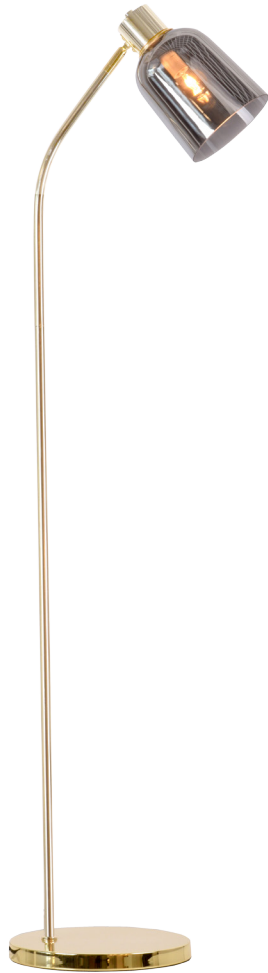

K-FAB

SCANDINAVIA

3679300

1958200

2986600

ARDA

Item Number	Shade Color-Material	Body Color-Material	Product (cm)	Max W	IP Class	Class I/II	Exp Ctn(cm)	N.W (kg/pc)	Pcs Ctn	Pc/m3	Pcs/40'
1958200	clear-glass	chrome-metal	L18xW16xH45	1xE27 25W	IP20	Class II	22x20x48	1.2	1	0.021	2666
2986600	clear-glass	chrome-metal	L18xW12xH33	1xE27 25W	IP20	Class II	46x34x39	1.2	4	0.015	3733
3679300	smoke-glass	PB-metal	D28xH145	1xE27 25W	IP20	Class II	32x25x51	2.4	1	0.041	1365

Note: Standard cable; PB= Polish brass
Without bulb

K-FAB

SCANDINAVIA

6801700

7270100

7270000

ARDA

Item Number	Shade Color-Material	Body Color-Material	Product (cm)	Max W	IP Class	Class I/II	Exp Ctn(cm)	N.W (kg/pc)	Pcs Ctn	Pc/m3	Pcs/40'
6801700	smoke-glass	PB-metal	D15x22.5	1xE27 25W	IP20	Class II	40x40x29	0.8	4	0.012	4666
7270100	smoke-glass	chrome-metal	D15x22.5	1xE27 25W	IP20	Class II	40x40x29	0.8	4	0.012	4666
7270000	clear-glass	chrome-metal	D15x22.5	1xE27 25W	IP20	Class II	40x40x29	0.8	4	0.012	4666

Note: Standard cable; PB= Polish brass
Without bulb

K-FAB

SCANDINAVIA

7270200

7269900

7262000

7263200

ARDA

Item Number	Shade Color-Material	Body Color-Material	Product (cm)	Max W	IP Class	Class I/II	Exp Ctn(cm)	N.W (kg/pc)	Pcs Ctn	Pc/m3	Pcs/40'
7269900	amber-glass	PB-metal	D12xH19	1xE27 25W	IP20	Class II	34x34x26	0.8	4	0.008	7000
7262000	clear-glass	chrome-metal	D12xH19	1xE27 25W	IP20	Class II	34x34x26	0.8	4	0.008	7000
7270200	colorful-glass	PB-metal	D12xH19	1xE27 25W	IP20	Class II	34x34x26	0.8	4	0.008	7000
7263200	clear-glass	PB-metal	D12xH19	1xE27 25W	IP20	Class II	34x34x26	0.8	4	0.008	7000